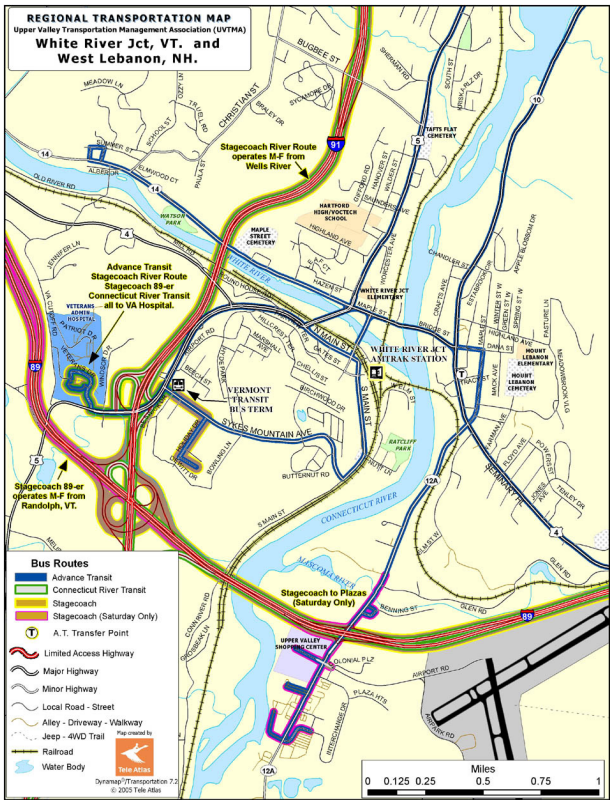

REGIONAL TRANSPORTATION MAP

White River Jct, VT. and West Lebanon, NH.

Bus Routes

- Advance Transit
- Connecticut River Transit
- Stagecoach
- Stagecoach (Saturday Only)

T A.T. Transfer Point

Limited Access Highway

Major Highway

Minor Highway

Local Road - Street

Alley - Driveway - Walkway

Jeep - 4WD Trail

Railroad

Water Body